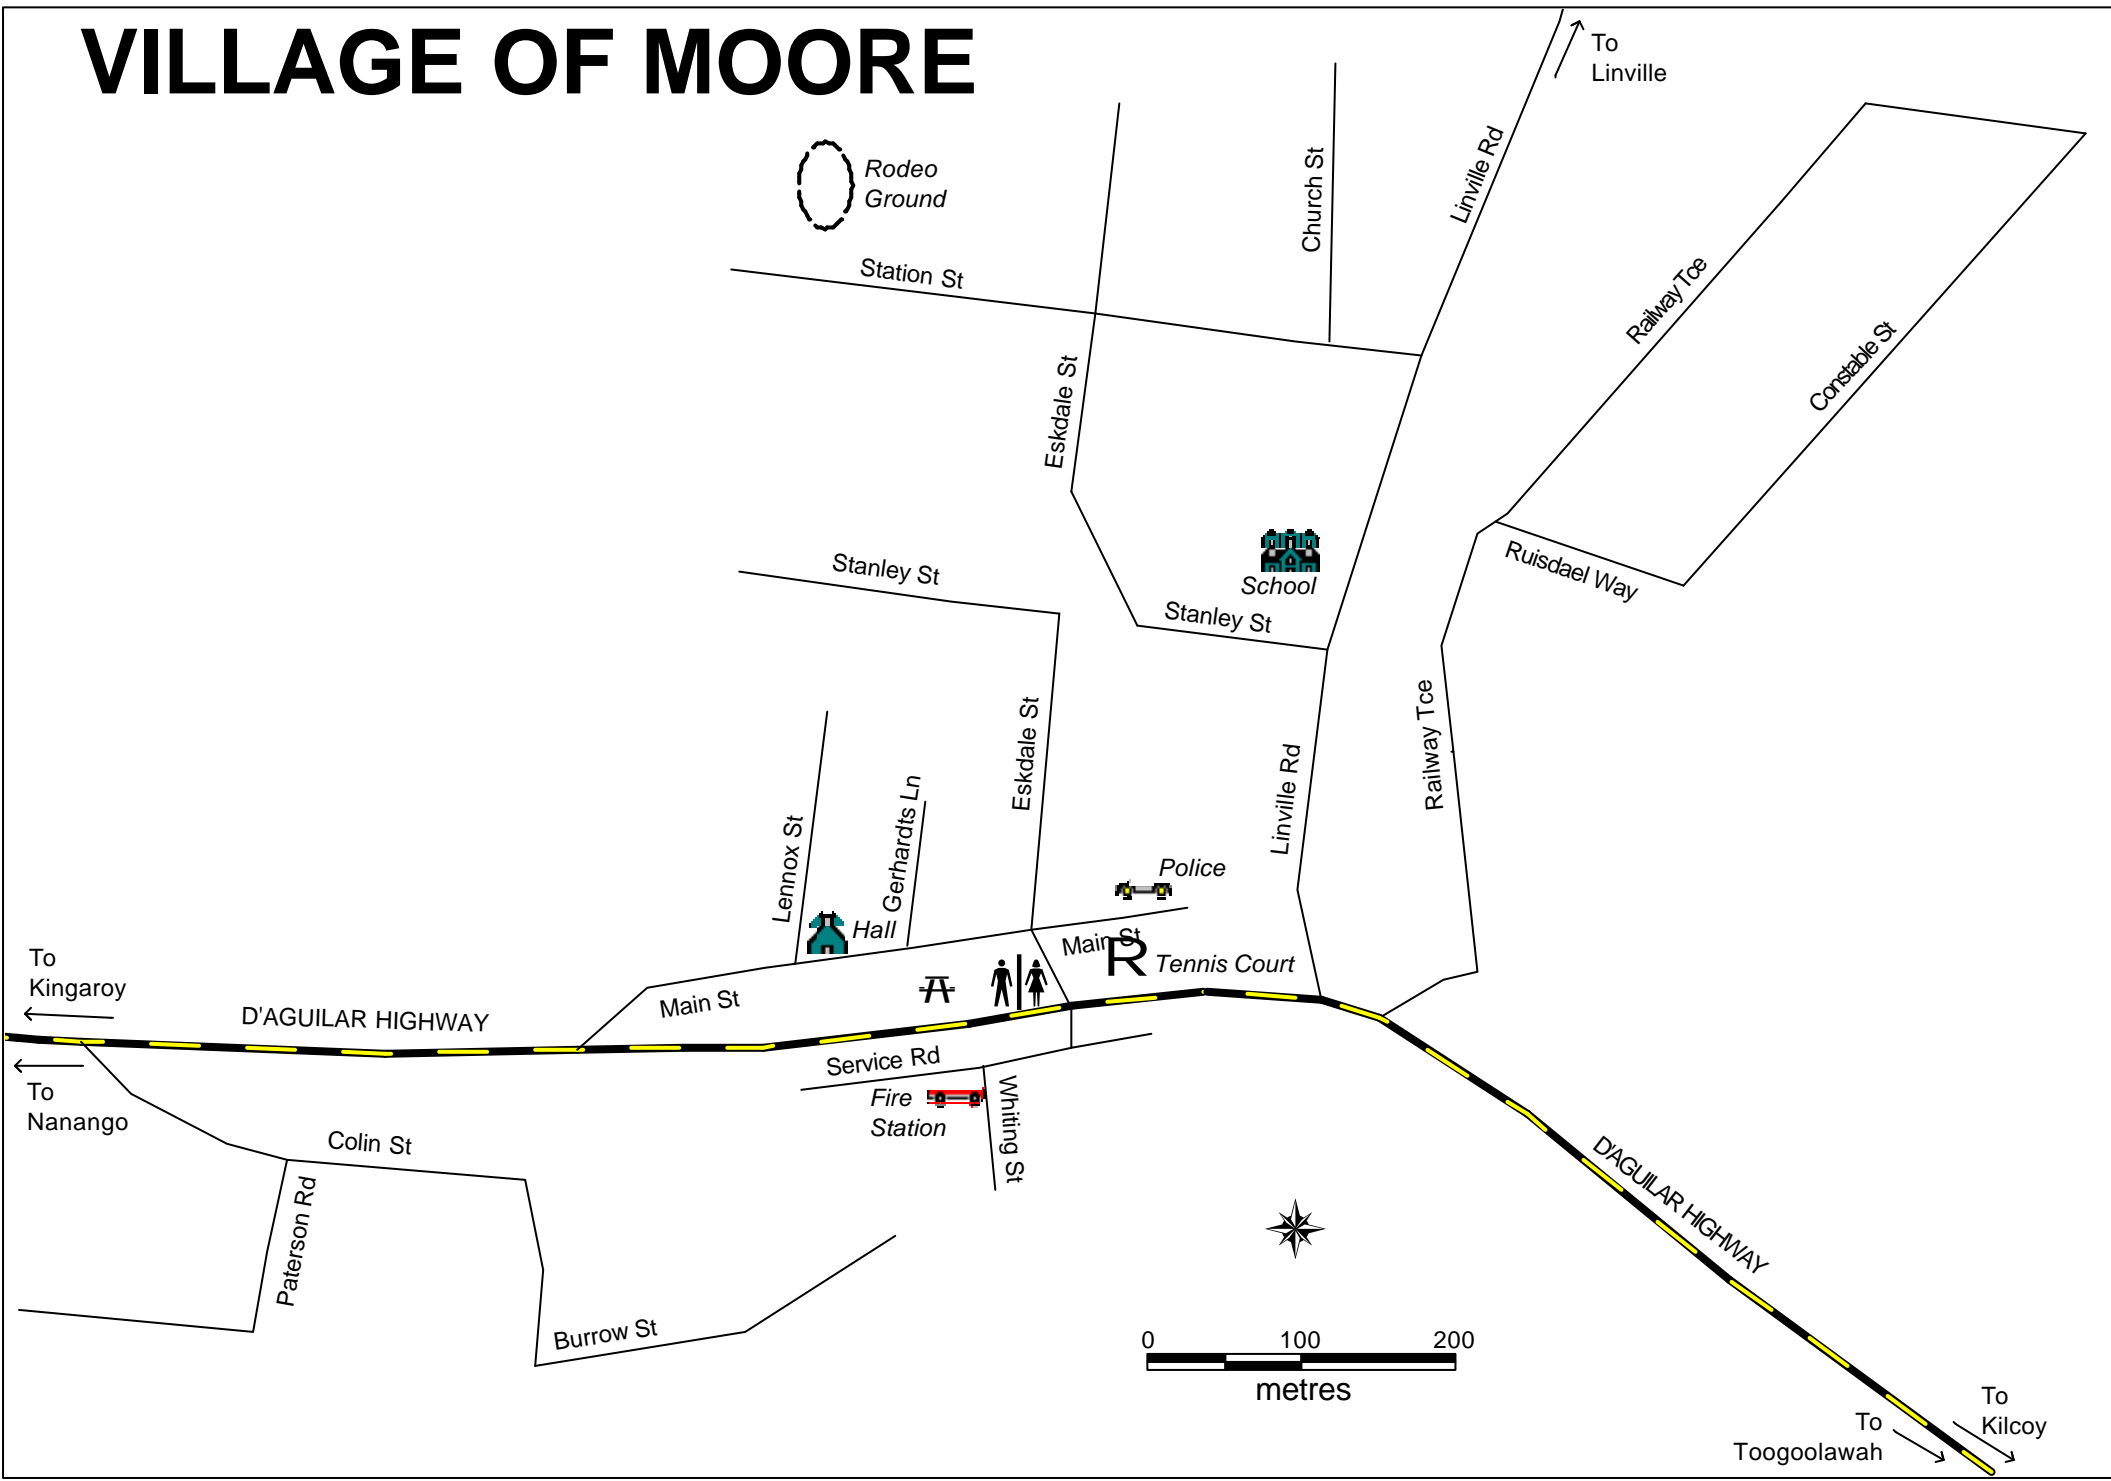

# VILLAGE OF MOORE

Rodeo Ground

To Linville

To Linville

To Linville

To Linville

To Kingaroy

To Nanango

0 100 200 metres

To Toogoolawah To Kilcoy